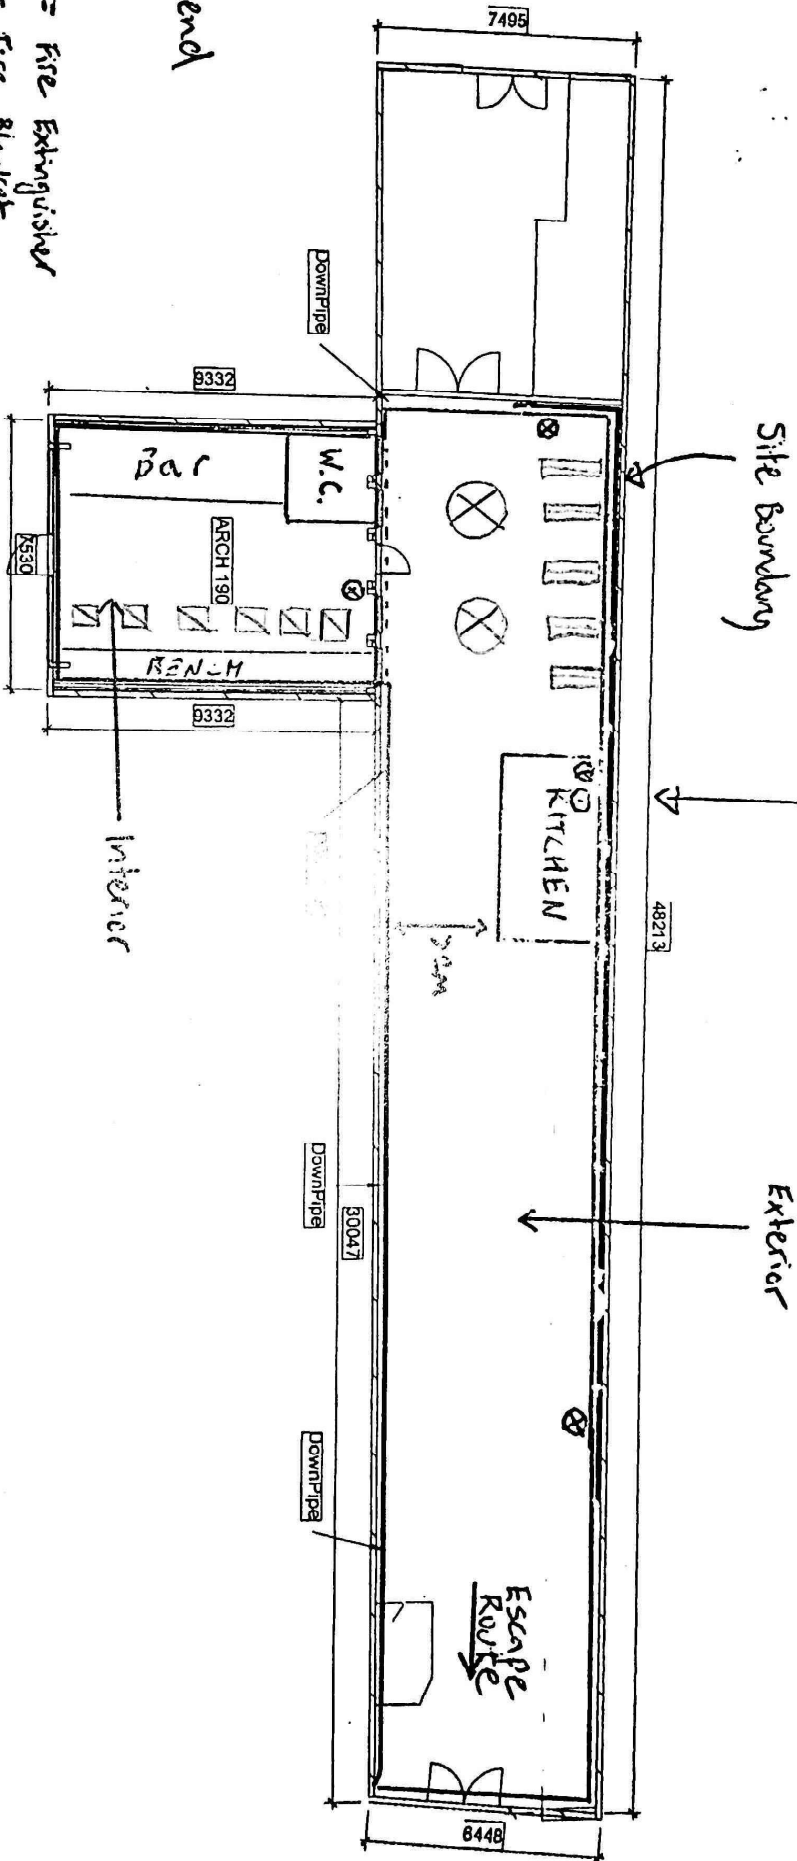

The Hawks Nest
 Arch 190 + Market yard
 Shepherd's Bush, London
 W12 8DA

Main Entrance and Exit

⊗ = Fire Extinguisher
 ⊕ = Fire Blanket

Supply of alcohol throughout the venue but main area of sale labelled 'Bar'

⊗ = Barrel
 ⊕ = Small '2 Top' Table
 ▮ = Bench w/ Table

Site Boundary

Street food vendor (trailer)

Exterior

Escape Route